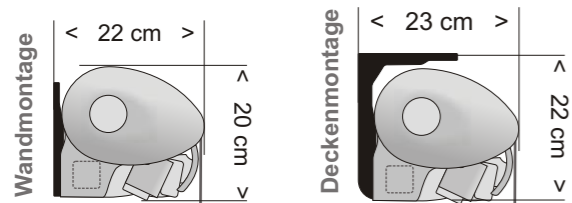

Jupiter

Venus

Selene

Pergola

Awning connector

For cassette awnings above 7m width a connector is used (Venus and Selene). Additional fabric covers a gap.

Jupiter awning comes with one 12m width fabric, without a gap, therefore does not need the connector.