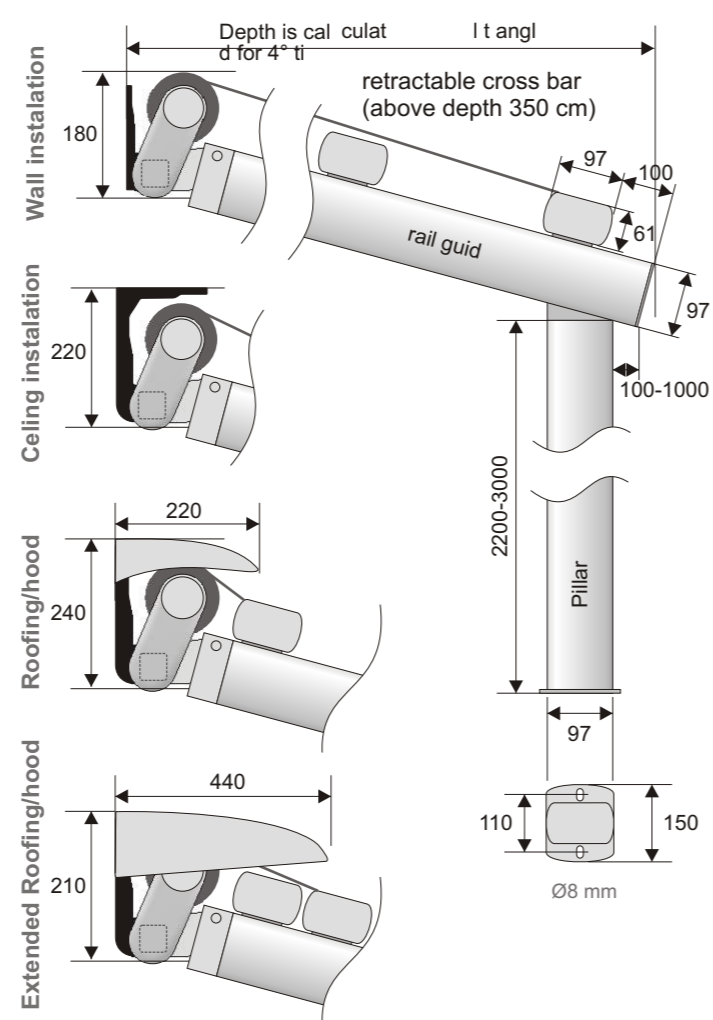

Jupiter

Venus

Selene

Pergola

Awning connector

For cassette awnings above 7m width a connector is used (Venus and Selene). Additional fabric covers a gap.

Jupiter awning comes with one 12m width fabric, without a gap, therefore does not need the connector.